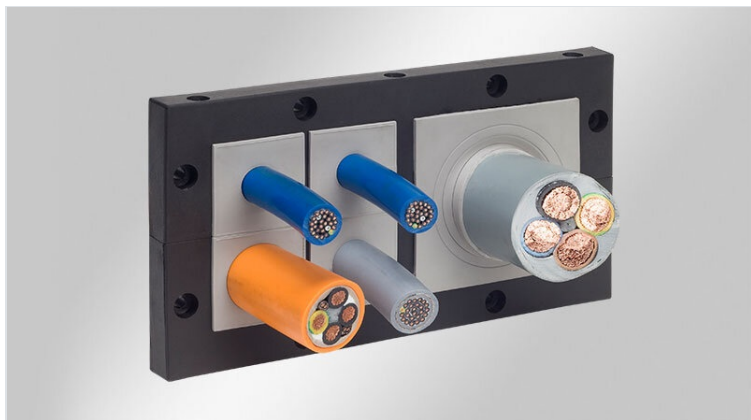

# KEL 183 | Gedeelde kabelinvoerframes

voor kabels met diameters tot 75 mm / IP54 / UL Type 12

WE  
CONTROL  
COMPONENTS

[Bestel direct online @ CC Nederland »](#)

[Voor aanvragen uit België klik hier »](#)

The split cable entry frame KEL 183 enables the user to route cables and tubes with a diameter of up to 75 mm (depending on the frame type) and to seal them in accordance with IP54 / up to UL Type 12.

The KEL 183-E is the compact version of the cable entry frame KEL 183. It is available in 2 versions.

The KEL 183-E4 with its 4 large KT grommets is particularly suitable for routing supply lines and hoses with diameters up to 35 mm. Using KT-DPF grommets enables flexible routing of rigid cables.

The KEL 183-E16 with its 16 small KT grommets offers a large packing density for cables up to 17 mm in diameter, with or without preassembled connectors. Especially suitable for large sized connectors.